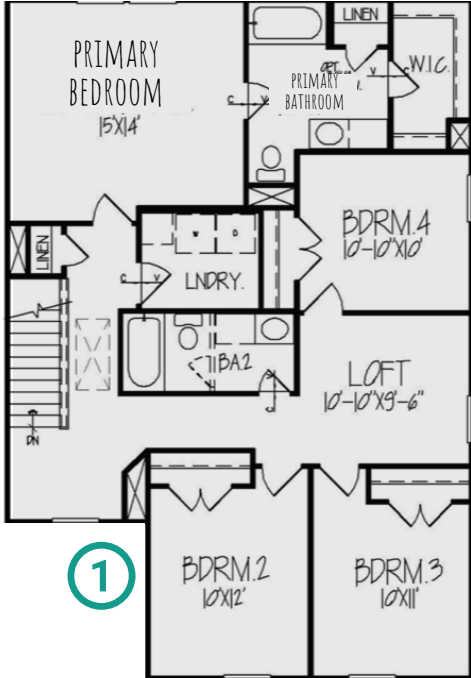

KINGER HOMES
BUILDING A BETTER HOME

The 2037

3-4
BEDS

2.5-3.5
BATHS

2,000-2,800
SQUARE FEET
+
BASEMENT OPTIONS

1

2