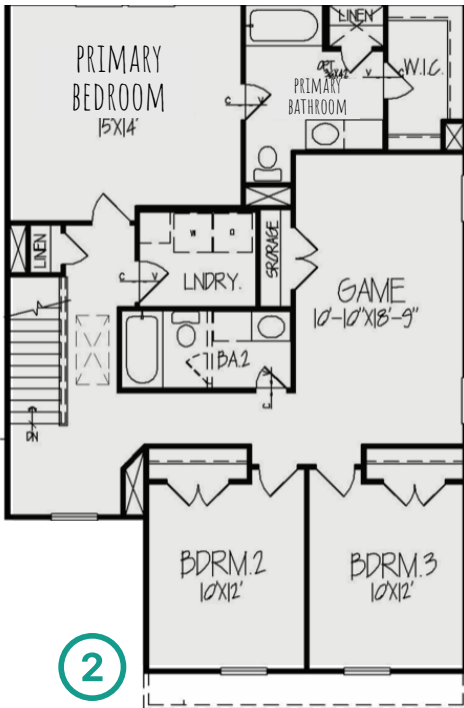

KINGER HOMES
BUILDING A BETTER HOME

The 2037

3-4
BEDS

2.5-3.5
BATHS

2,000-2,800
SQUARE FEET
+
BASEMENT OPTIONS

1

2